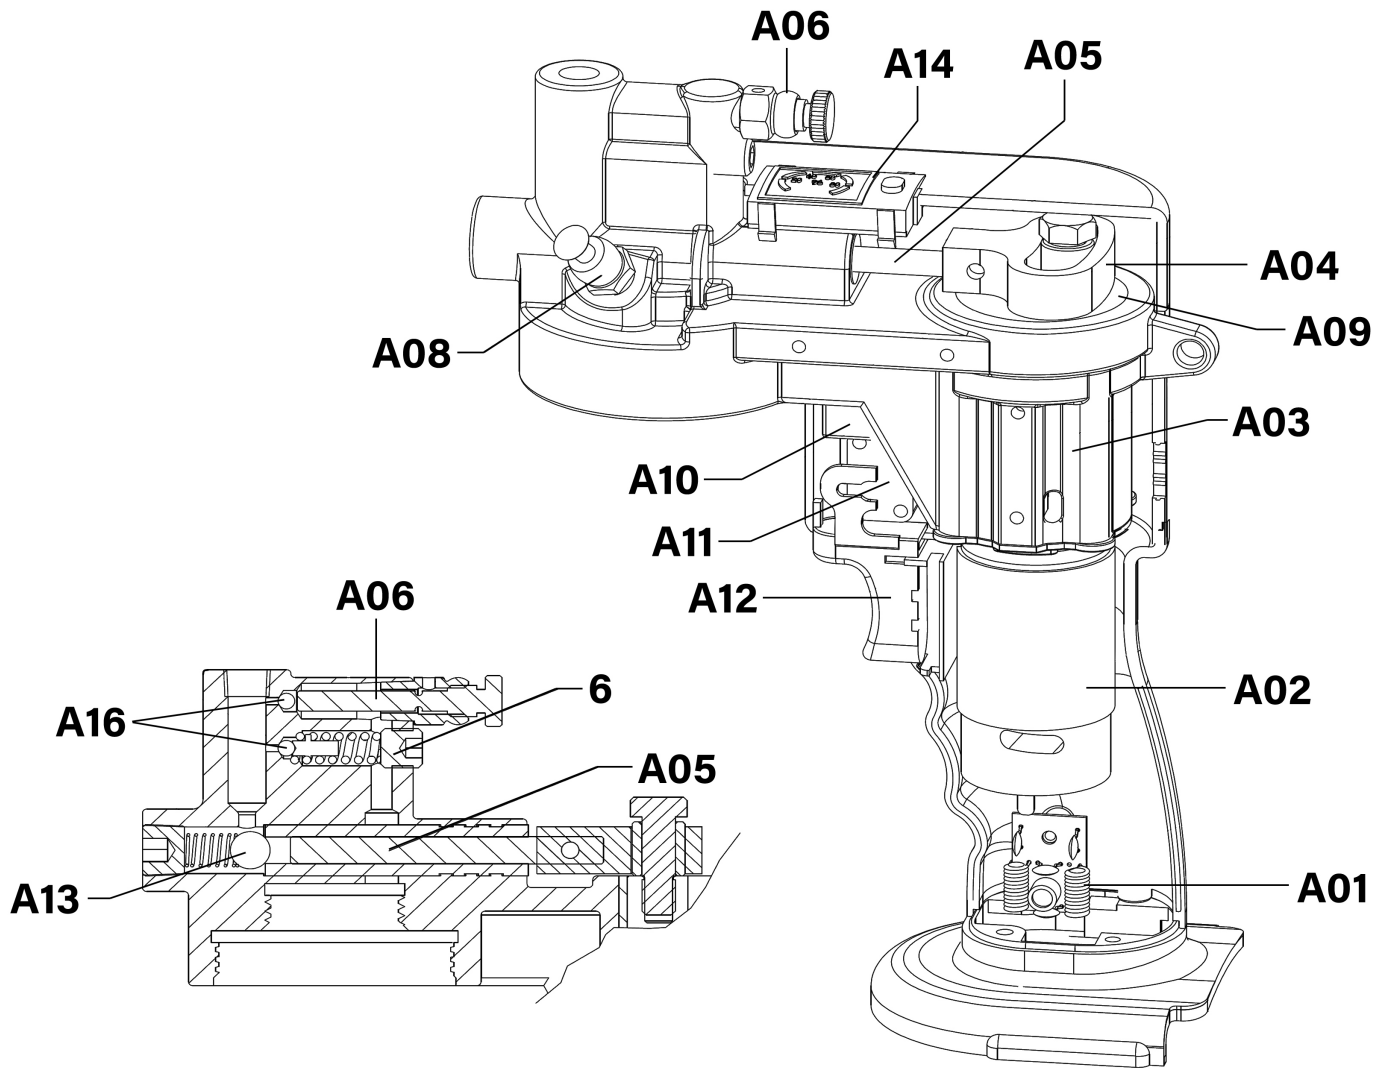

Item	Part No.	Description
1	CPG12VBP	Power Tool Battery 12V 2Ah Lithium-ion for CPG12V
2	CPG12VV2-02	Handle Assembly
3	CPG12VV2-03	Flexible Hose
4	CPG12VV2-04	Self-locking Trigger
5	CPG12VV2-05	Coupler
6	CPG12V-V5-06	Relief Valve

Item	Part No.	Description
9	CPG12VV2-09	Battery Fixed Device
10	CPG12VV2-10	Grease Tube Assembly
--	CPG12VV2-07	Gasket (Not Shown)
--	CPG12VV2-08	Rubber Seal Bowl (Not Shown)
--	CPG18VV3-11	Mains Charger Li-Ion 12-18V DC 230V 50Hz 1hr (Not Shown)

Item	Part No.	Description
A01	CPG12VV2-A01	Interference Blanker
A02	CPG12VV2-A02	Motor Kit
A03	CPG12V-V5-A03	Gearbox Assembly Kit (c/w Gears)
A04	CPG12VV2-A04	Yoke Block
A05	CPG12VV2-A05	Plunger
A06	CPG12V-V5-A06	Pressure Relief Valve
A08	CPG12VV2-A08	Vent Valve
A09	CPG12VV2-A09	Inside Yoke Block
A10	CPG12VV2-A10	Resetable Fuse It200 1.7x1.8
A11	CPG12VV2-A11	Micro Switch 16A/250V - 5E4 T105

Item	Part No.	Description
A12	CPG12VV2-A12	Trigger
A13	CPG12VV2-A13	Check Valve Kit
A14	CPG12VV2-A14	Battery Capacity Display
A16	SB-5.0	Steel Ball 5.0mm
--	CPG12VV2-A07	Filler Nipple Not Shown)
--	CPG12VV2-A15	"D" Shape Gear For Motor (Not Shown)
--	CPG12VV2-WB	Grease Tube Warmer (Not Shown)
--	CPG12VV2-BMC	Blow Moulded Case (Not Shown)
	CPG12VV2-CA	CPG12v Circuit Assembly Not Shown)